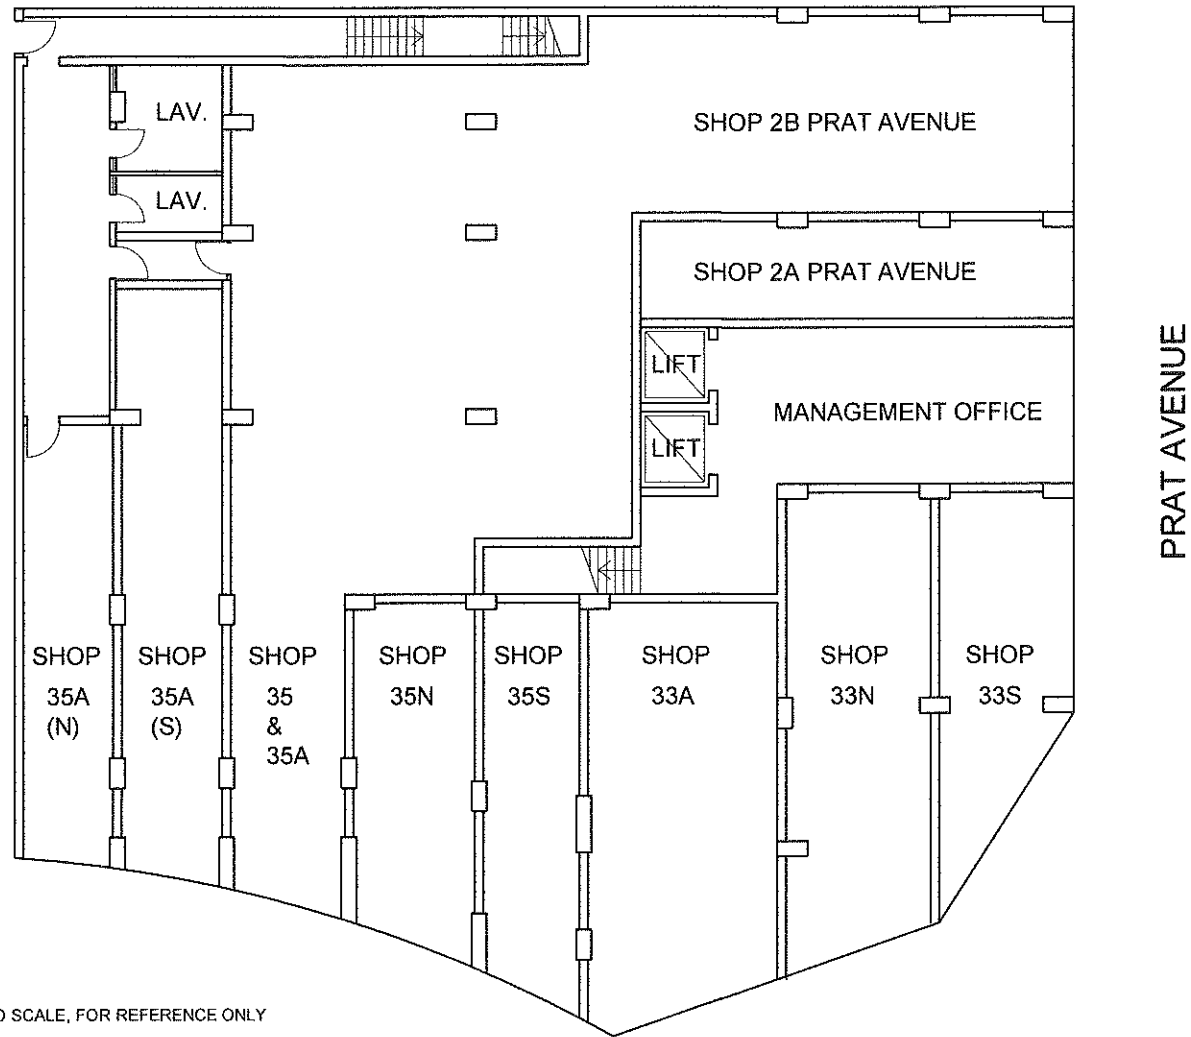

OXFORD ASSET MANAGEMENT LIMITED

James S. Lee Mansion
33-35 CARNARVON ROAD